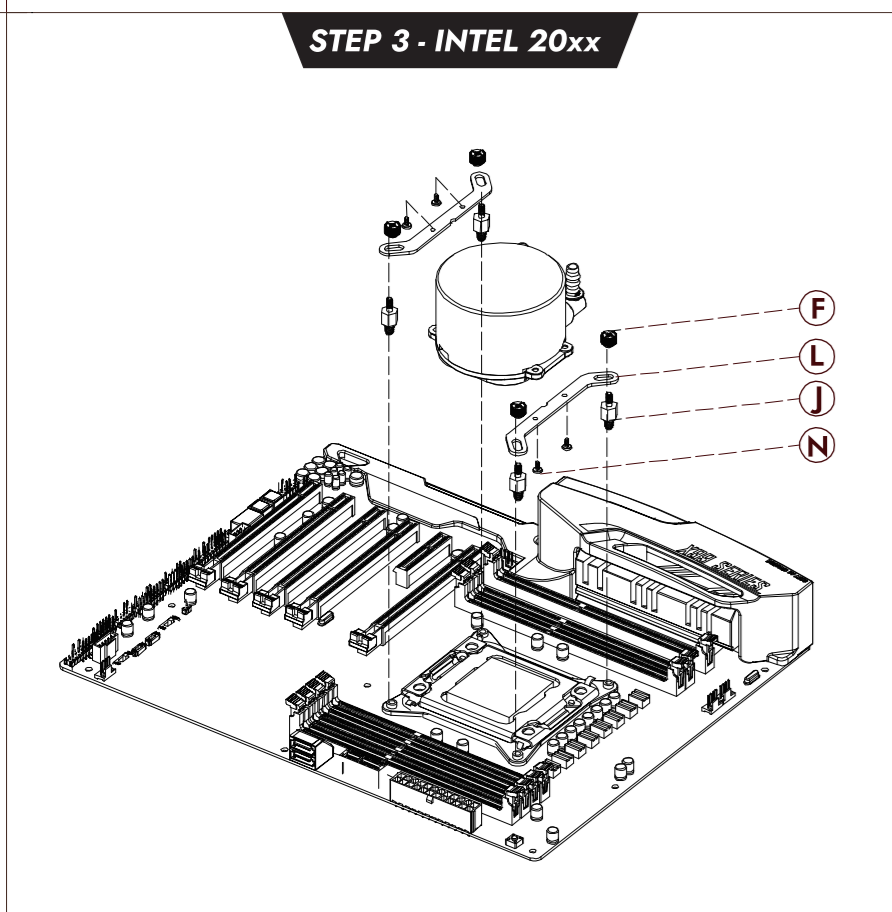

RADIANT DC ARGB

ALL-IN-ONE LIQUID CPU COOLER

INSTALLATION GUIDE

Part List

A Radiator FAN DC-120 x1 DC-240 x2 DC-360 x3	B Radiator Screws DC-120 x4 DC-240 x8 DC-360 x12	C FAN Screws DC-120 x4 DC-240 x8 DC-360 x12	D Intel 115x /AMD Screws x4
E Gasket x4	F Mounting Screws x4	G Intel/AMD Bracket Behind M/B x1	H AMD Fastener x2
I AMD clip Board x4	J Intel 20xx Screws x4	K AM5 Screws x4	L Intel Fastener x2
M Thermal Grease x1	N Fastener Screws x4	O 1700 Screws x4	P PWM Connector (Only for 240/360) x1