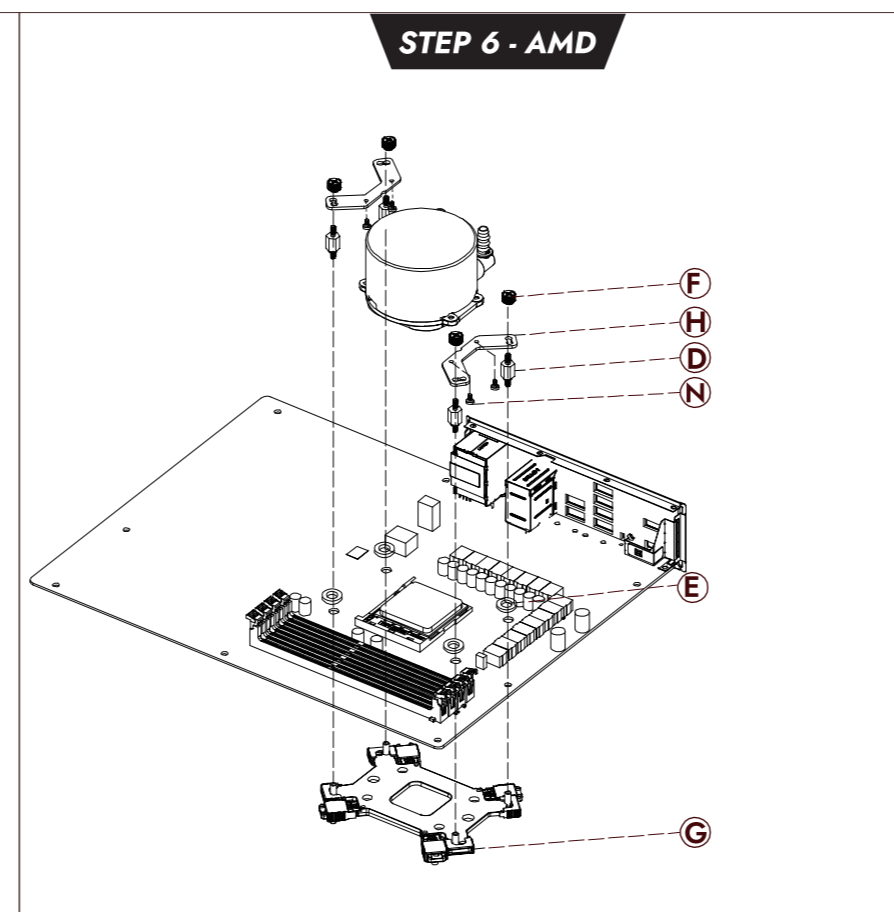

RADIANT DC ARGB

ALL-IN-ONE LIQUID CPU COOLER

INSTALLATION GUIDE

Part List

A Radiator FAN DC-120 x1 DC-240 x2 DC-360 x3	B Radiator Screws DC-120 x4 DC-240 x8 DC-360 x12	C FAN Screws DC-120 x4 DC-240 x8 DC-360 x12	D Intel 115x /AMD Screws x4
E Gasket x4	F Mounting Screws x4	G Intel/AMD Bracket Behind M/B x1	H AMD Fastener x2
I AMD clip Board x4	J Intel 20xx Screws x4	K AM5 Screws x4	L Intel Fastener x2
M Thermal Grease x1	N Fastener Screws x4	O 1700 Screws x4	P PWM Connector (Only for 240/360) x1