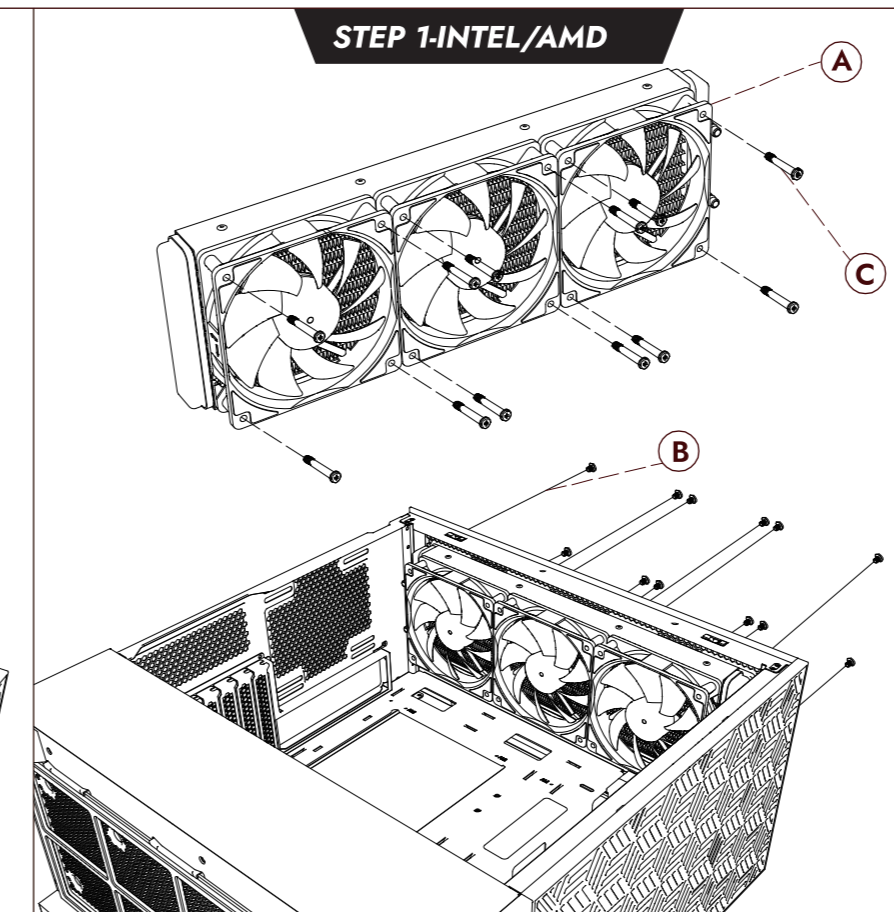

RADIANT DC ARGB

ALL-IN-ONE LIQUID CPU COOLER

INSTALLATION GUIDE

Part List

A Radiator FAN DC-120 x1 DC-240 x2 DC-360 x3	B Radiator Screws DC-120 x4 DC-240 x8 DC-360 x12	C FAN Screws DC-120 x4 DC-240 x8 DC-360 x12	D Intel 115x /AMD Screws x4
E Gasket x4	F Mounting Screws x4	G Intel/AMD Bracket Behind M/B x1	H AMD Fastener x2
I AMD clip Board x4	J Intel 20xx Screws x4	K AM5 Screws x4	L Intel Fastener x2
M Thermal Grease x1	N Fastener Screws x4	O 1700 Screws x4	P PWM Connector (Only for 240/360) x1