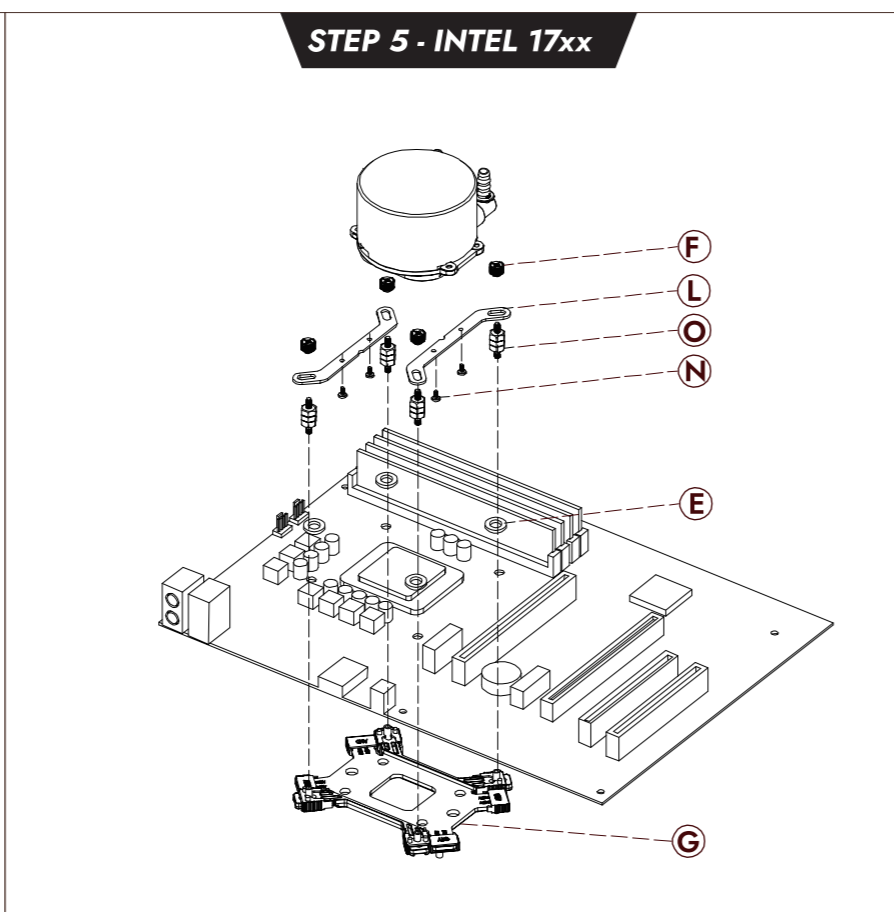

RADIANT DC ARGB

ALL-IN-ONE LIQUID CPU COOLER

INSTALLATION GUIDE

Part List

A Radiator FAN DC-120 x1 DC-240 x2 DC-360 x3	B Radiator Screws DC-120 x4 DC-240 x8 DC-360 x12	C FAN Screws DC-120 x4 DC-240 x8 DC-360 x12	D Intel 115x /AMD Screws x4
E Gasket x4	F Mounting Screws x4	G Intel/AMD Bracket Behind M/B x1	H AMD Fastener x2
I AMD clip Board x4	J Intel 20xx Screws x4	K AM5 Screws x4	L Intel Fastener x2
M Thermal Grease x1	N Fastener Screws x4	O 1700 Screws x4	P PWM Connector (Only for 240/360) x1