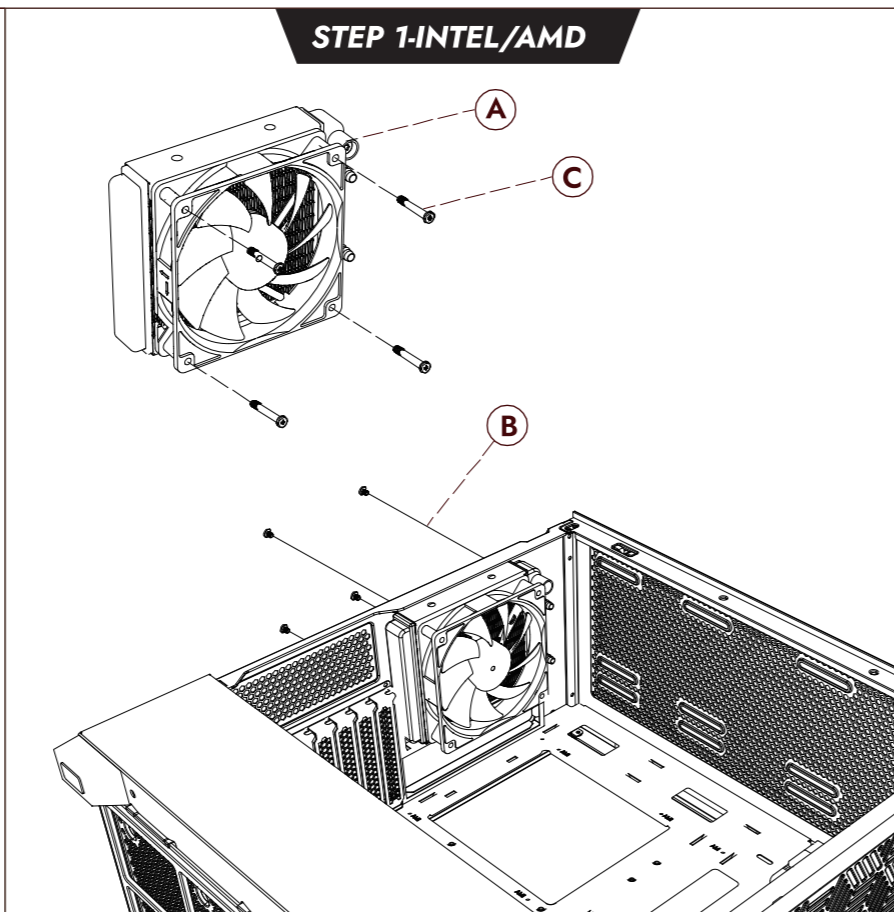

RADIANT DC ARGB

ALL-IN-ONE LIQUID CPU COOLER

INSTALLATION GUIDE

Part List

A Radiator FAN DC-120 x1 DC-240 x2 DC-360 x3	B Radiator Screws DC-120 x4 DC-240 x8 DC-360 x12	C FAN Screws DC-120 x4 DC-240 x8 DC-360 x12	D Intel 115x /AMD Screws x4
E Gasket x4	F Mounting Screws x4	G Intel/AMD Bracket Behind M/B x1	H AMD Fastener x2
I AMD clip Board x4	J Intel 20xx Screws x4	K AM5 Screws x4	L Intel Fastener x2
M Thermal Grease x1	N Fastener Screws x4	O 1700 Screws x4	P PWM Connector (Only for 240/360) x1