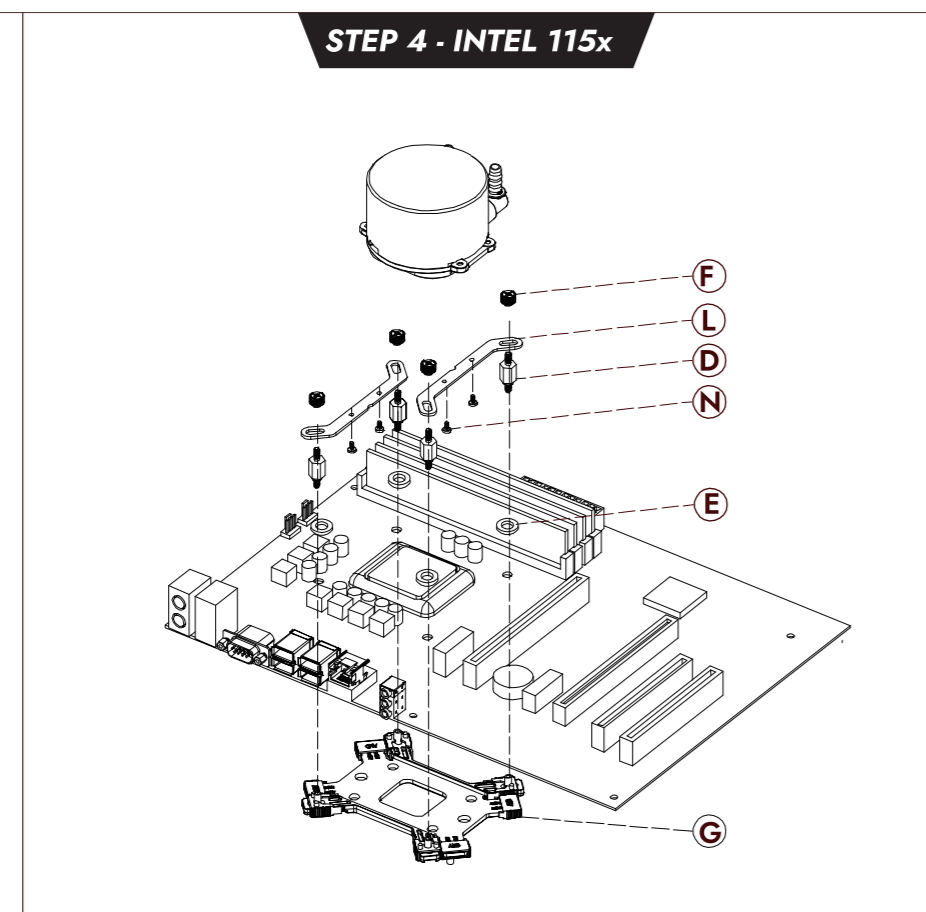

RADIANT DC ARGB

ALL-IN-ONE LIQUID CPU COOLER

INSTALLATION GUIDE

Part List

A Radiator FAN DC-120 x1 DC-240 x2 DC-360 x3	B Radiator Screws DC-120 x4 DC-240 x8 DC-360 x12	C FAN Screws DC-120 x4 DC-240 x8 DC-360 x12	D Intel 115x /AMD Screws x4
E Gasket x4	F Mounting Screws x4	G Intel/AMD Bracket Behind M/B x1	H AMD Fastener x2
I AMD clip Board x4	J Intel 20xx Screws x4	K AM5 Screws x4	L Intel Fastener x2
M Thermal Grease x1	N Fastener Screws x4	O 1700 Screws x4	P PWM Connector (Only for 240/360) x1