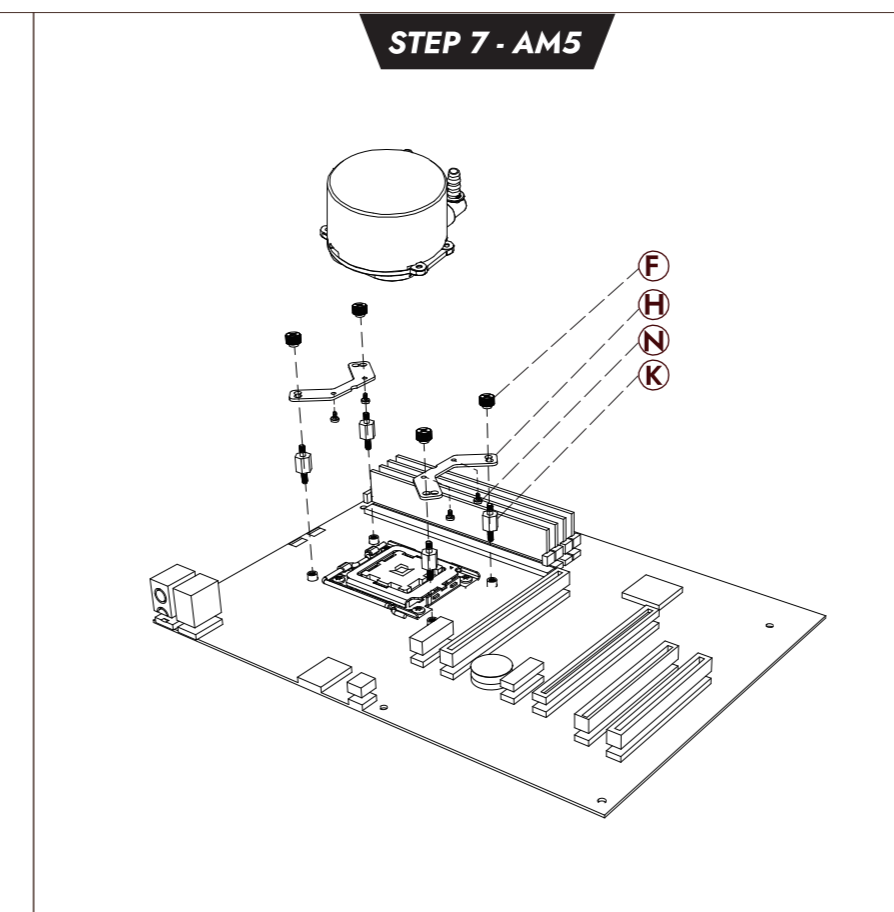

RADIANT DC ARGB

ALL-IN-ONE LIQUID CPU COOLER

INSTALLATION GUIDE

Part List

A Radiator FAN DC-120 x1 DC-240 x2 DC-360 x3	B Radiator Screws DC-120 x4 DC-240 x8 DC-360 x12	C FAN Screws DC-120 x4 DC-240 x8 DC-360 x12	D Intel 115x /AMD Screws x4
E Gasket x4	F Mounting Screws x4	G Intel/AMD Bracket Behind M/B x1	H AMD Fastener x2
I AMD clip Board x4	J Intel 20xx Screws x4	K AM5 Screws x4	L Intel Fastener x2
M Thermal Grease x1	N Fastener Screws x4	O 1700 Screws x4	P PWM Connector (Only for 240/360) x1