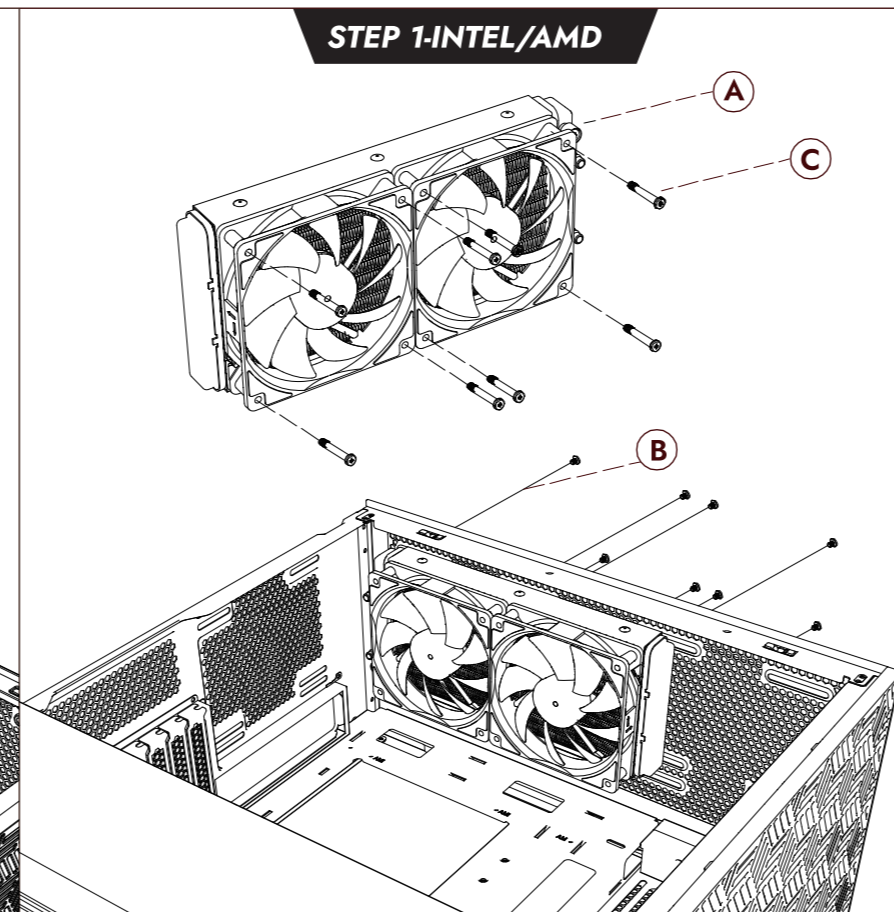

RADIANT DC ARGB

ALL-IN-ONE LIQUID CPU COOLER

INSTALLATION GUIDE

Part List

A Radiator FAN DC-120 x1 DC-240 x2 DC-360 x3	B Radiator Screws DC-120 x4 DC-240 x8 DC-360 x12	C FAN Screws DC-120 x4 DC-240 x8 DC-360 x12	D Intel 115x /AMD Screws x4
E Gasket x4	F Mounting Screws x4	G Intel/AMD Bracket Behind M/B x1	H AMD Fastener x2
I AMD clip Board x4	J Intel 20xx Screws x4	K AM5 Screws x4	L Intel Fastener x2
M Thermal Grease x1	N Fastener Screws x4	O 1700 Screws x4	P PWM Connector (Only for 240/360) x1