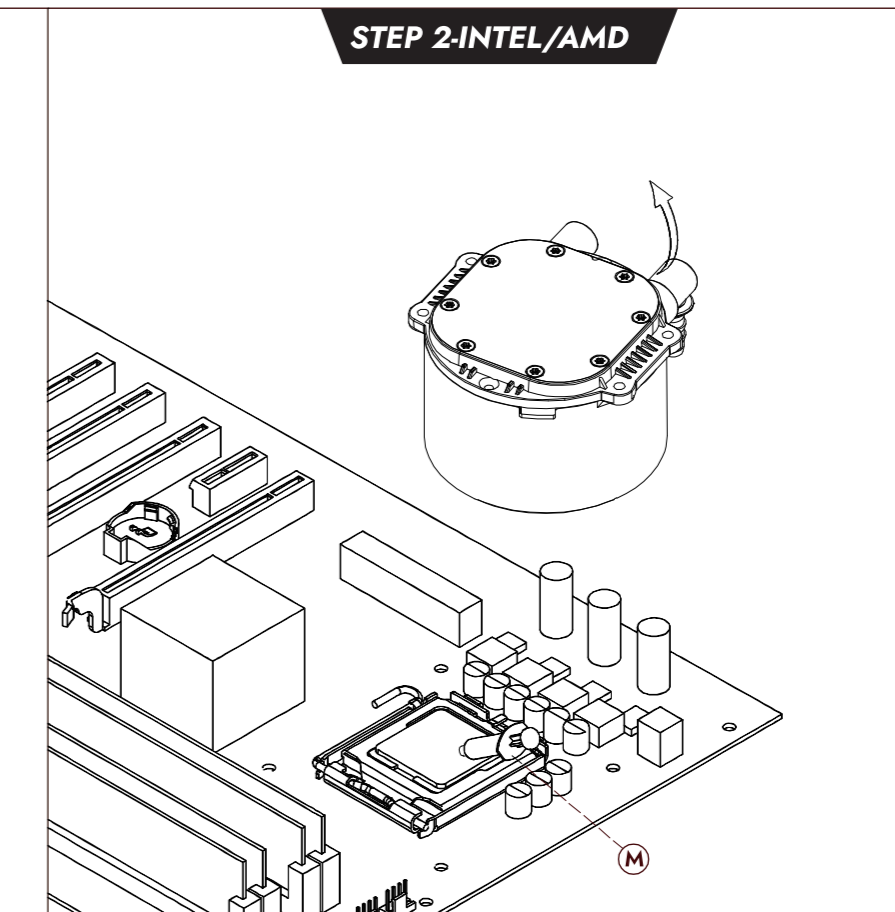

RADIANT DC ARGB

ALL-IN-ONE LIQUID CPU COOLER

INSTALLATION GUIDE

Part List

A Radiator FAN DC-120 x1 DC-240 x2 DC-360 x3	B Radiator Screws DC-120 x4 DC-240 x8 DC-360 x12	C FAN Screws DC-120 x4 DC-240 x8 DC-360 x12	D Intel 115x /AMD Screws x4
E Gasket x4	F Mounting Screws x4	G Intel/AMD Bracket Behind M/B x1	H AMD Fastener x2
I AMD clip Board x4	J Intel 20xx Screws x4	K AM5 Screws x4	L Intel Fastener x2
M Thermal Grease x1	N Fastener Screws x4	O 1700 Screws x4	P PWM Connector (Only for 240/360) x1