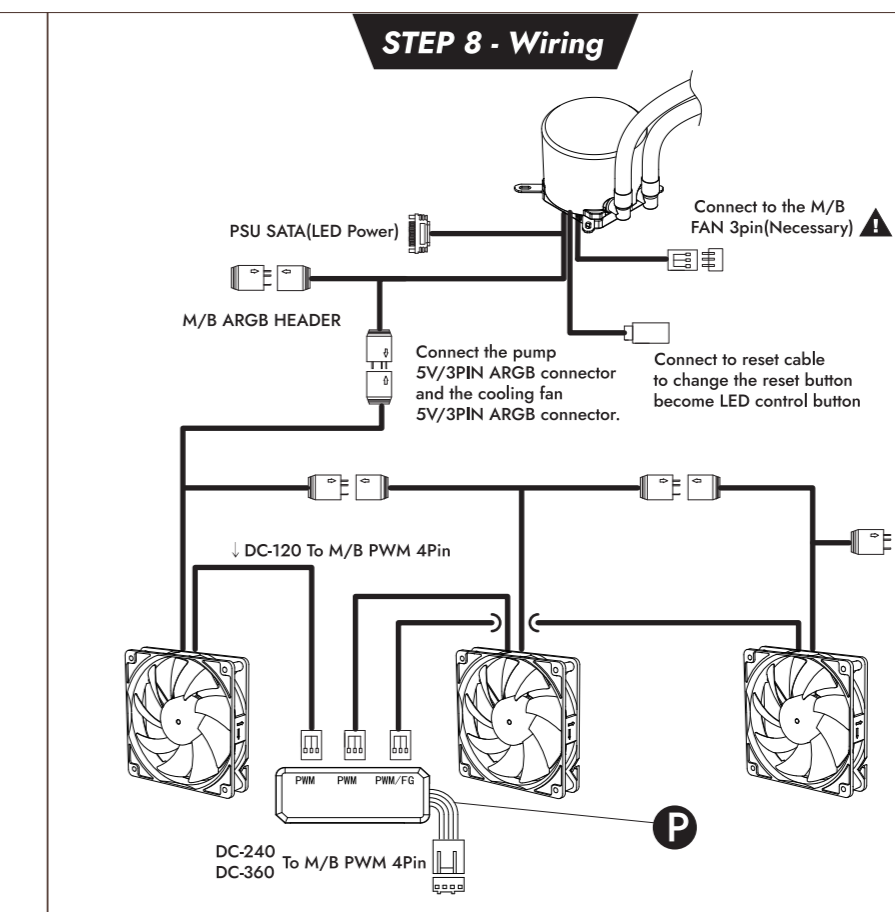

RADIANT DC ARGB

ALL-IN-ONE LIQUID CPU COOLER

INSTALLATION GUIDE

Part List

A Radiator FAN DC-120 x1 DC-240 x2 DC-360 x3	B Radiator Screws DC-120 x4 DC-240 x8 DC-360 x12	C FAN Screws DC-120 x4 DC-240 x8 DC-360 x12	D Intel 115x /AMD Screws x4
E Gasket x4	F Mounting Screws x4	G Intel/AMD Bracket Behind M/B x1	H AMD Fastener x2
I AMD clip Board x4	J Intel 20xx Screws x4	K AM5 Screws x4	L Intel Fastener x2
M Thermal Grease x1	N Fastener Screws x4	O 1700 Screws x4	P PWM Connector (Only for 240/360) x1