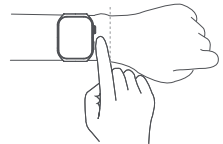

Scan to check other languages

Overview

Above figures are for demonstration only yet practical items may vary.

How to Wear

1. You can wear the watch around 1.5cm away from your carpal and adjust strap's tightness to fit yourself.
2. It is recommended that you fasten the strap when doing sport and loosen it once finish.

Note: If you wear it loosely, heart rate data could be collected inaccurately.

How to Disassemble Strap

Refer to the following figure to assemble or remove the strap.

Note: Pull to check if the strap is well assembled.