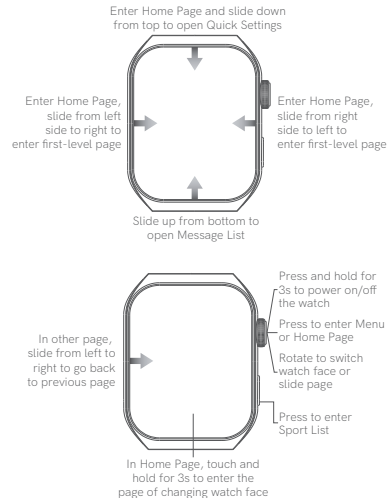

Use Instructions