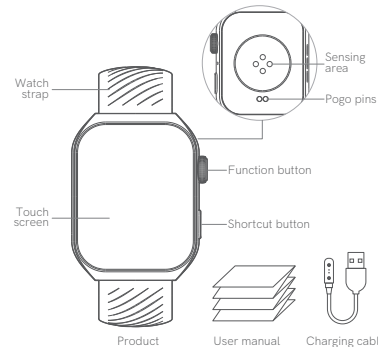

Scan to check other languages

Overview

Above figures are for demonstration only yet practical items may vary.

How to Wear

1. You can wear the watch around 1.5cm away from your carpal and adjust strap's tightness to fit yourself.
2. It is recommended that you fasten the strap when doing sport and loosen it once finish.

Note: If you wear it loosely, heart rate data could be collected inaccurately.

How to Disassemble Strap

Refer to the following figure to assemble or remove the strap.

Note: Pull to check if the strap is well assembled.

Download and Pair

QCY APP(referred as APP) is necessary for use of watch. With APP, you can enjoy rich experience. Connection steps:

1. Power-on

Press and hold Function Button;

2. Download and Install APP