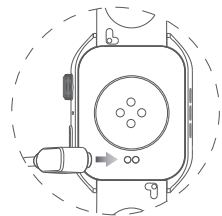

Method 3: Add by device model - Tap "+" in the upper right of APP home page, select all products then tap watch model and follow the instructions to bind.

Scan to download App

Use Instructions

How to Charge

1. Connect the watch to the connector and ensure pogo pins on the back of watch and the connector well attached.
2. Connect the cable to standard USB charger(output voltage and current is 5V and 2A respectively).
3. If the watch has not been used for a long term and cannot power on, please charge it at least 1 minute before it displays charge icon.
4. Please dry these pins and remove any sweat or water.