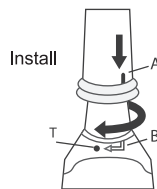

Install
Slide toothbrush head down as direction A, turn clockwise let A meet T