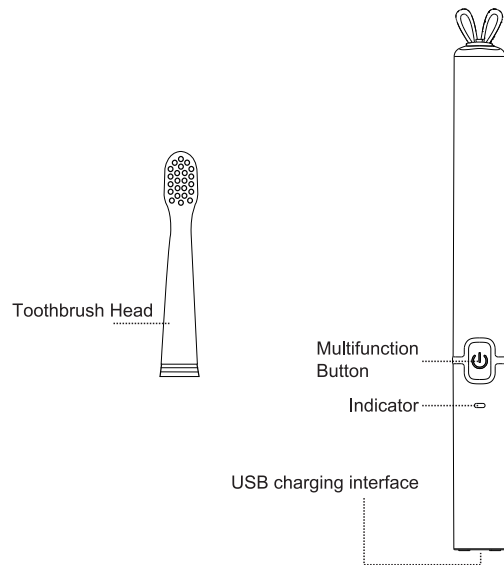

Thank you for choosing Fairywill 2001 sonic toothbrush. Please read the instructions carefully before using the product, and keep the user manual in a safe place for future reference.

1. Features:

- •Cleans your teeth and gums effectively with a vibration frequency of 38,000 times per minute.
- •Includes 3 modes (low, high and massage) to meet different demands.
- •Anti-slipping – easy, firm grip and ergonomically designed.
- •Waterproof rating at IPX7.
- •High-level safety as it works with durable Ni-MH battery. Battery life can last for 21 days on a full charge and has a low-battery indicator. A USB charging cable is also included with the product.
- •A smart timer will remind you every 30 seconds to change your brushing area.
- •The brush will shut off automatically after 2 minutes to keep an accurate brushing time.

2. Designs:

Component Name

Instruction