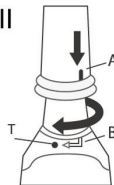

☆ Changing the toothbrush head

- Install: Slide toothbrush head down to the handle. Turn clockwise until A meets T.
- Detach: Turn toothbrush head counter clockwise until A meets B. Pull it out along the handle.

Install