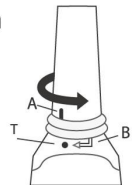

- 5 modes: White, Clean, Sensitive, Polish and Massage.
- Unique design of tooth-waved bristles for thorough cleaning of gum and hard to reach areas.
- 2 minutes smart timer with interval pause reminding each 30 seconds.
- Replaceable toothbrush head.
- Waterproof rated IPX7.
- USB charging, easy and convenient for use at home or traveling.
- Long lasting battery, 1 charging for around 30 days use.
  *compared with a regular manual toothbrush.

2. Designs

- ① Toothbrush head
- ② "Power" button
- ③ White
- ④ Clean
- ⑤ Sensitive
- ⑥ Polish
- ⑦ Massage
- ⑧ Charging light
- ⑨ Charging port

3. Operations

☆ Using the toothbrush

- Attach the brush head and make sure it is locked in place.
- Choose your preferred mode by pressing "Power" button. You may shift among the 5 modes "White, Clean, Sensitive, Polish and Massage" by continuous pressing.
- Wet the bristles and apply appropriate amount of toothpaste.
- Place the bristles with toothpaste against the teeth at a slight angle towards the gumline.
- Press the "Power" button to turn on.
- Gently move the brush head across the teeth on front, back and chewing surfaces. Do not apply too much pressure to the teeth or apply the bristles to one area for long time.
- 2 minutes is recommended by dentists to brush the teeth and there is interval pause reminding after each 30 seconds.
- Move to next section when you feel the pause and the toothbrush will automatically power off at 2 minutes.
- To avoid splashing toothpaste, only turn on the toothbrush after you have placed it against your teeth and only remove it from the mouth after it is turned off.

☆ Changing the toothbrush head

- Install: Slide toothbrush head down to the handle. Turn clockwise until A meets T.
- Detach: Turn toothbrush head counter clockwise until A meets B. Pull it out along the handle.

Detach