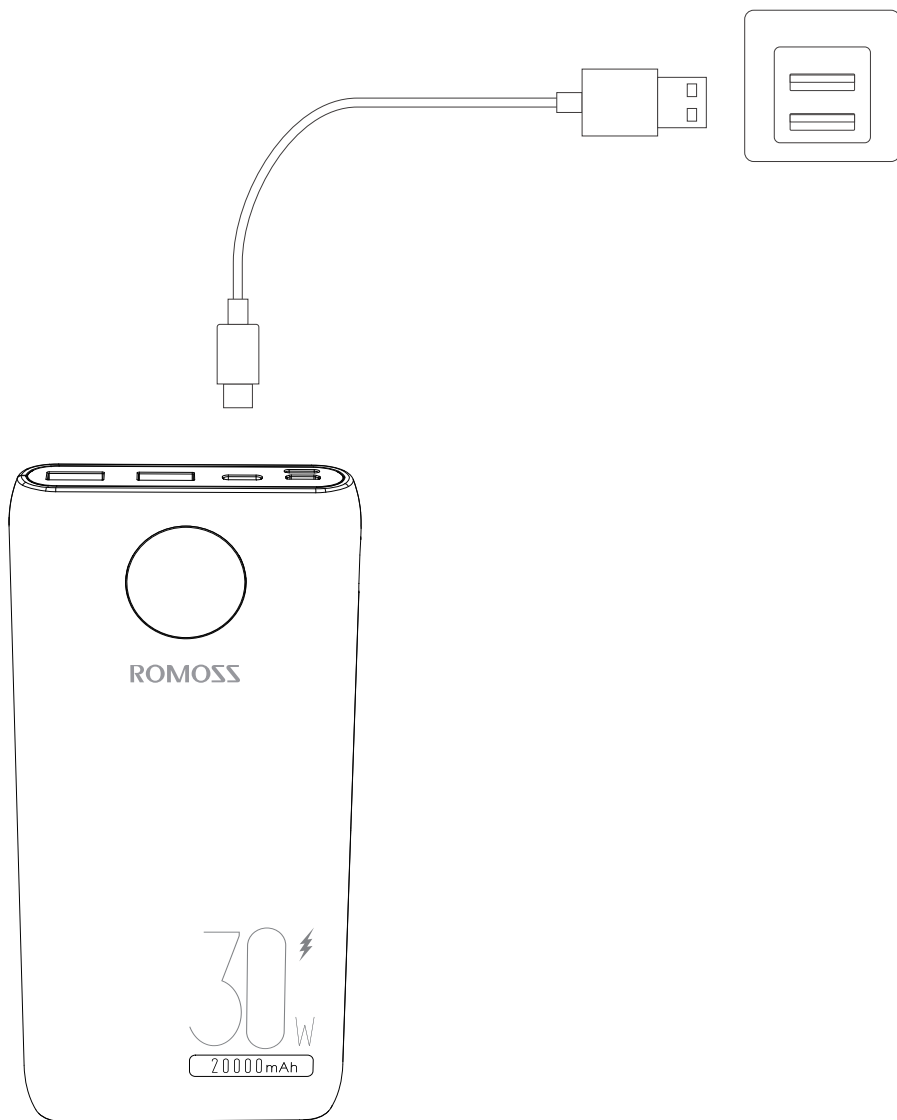

User manual

Instructions

Check remaining capacity.

The USB and Type-C ports can be used to charge digital devices.

Use the Type-C port to charge the power bank.

Technical parameters

Product name	Romoss SW20S Pro 20000mAh, 30W
Model No:	PSW20-392
Capacity	20000mAh /74Wh
Input	 5V==2A or 9V==2A (Lightning)  5V==2A or 9V==2A (Micro USB)  5V==3A or 9V==3A or 12V==2.5A or 15V==2A or 20V ==1.5A (Type-C)
Output	 Single Port 4.5V==5A or 5V==4.5A or 9V==2A or 12V==1.5A  5V==3A or 9V==3A or 12V==2.5A or 15V==2A or 20V==1.5A (Type-C)
Total output	 +  +  =5V==3A
Size	~L168.5 x W81.2 x H23.8mm
Weight	~475g