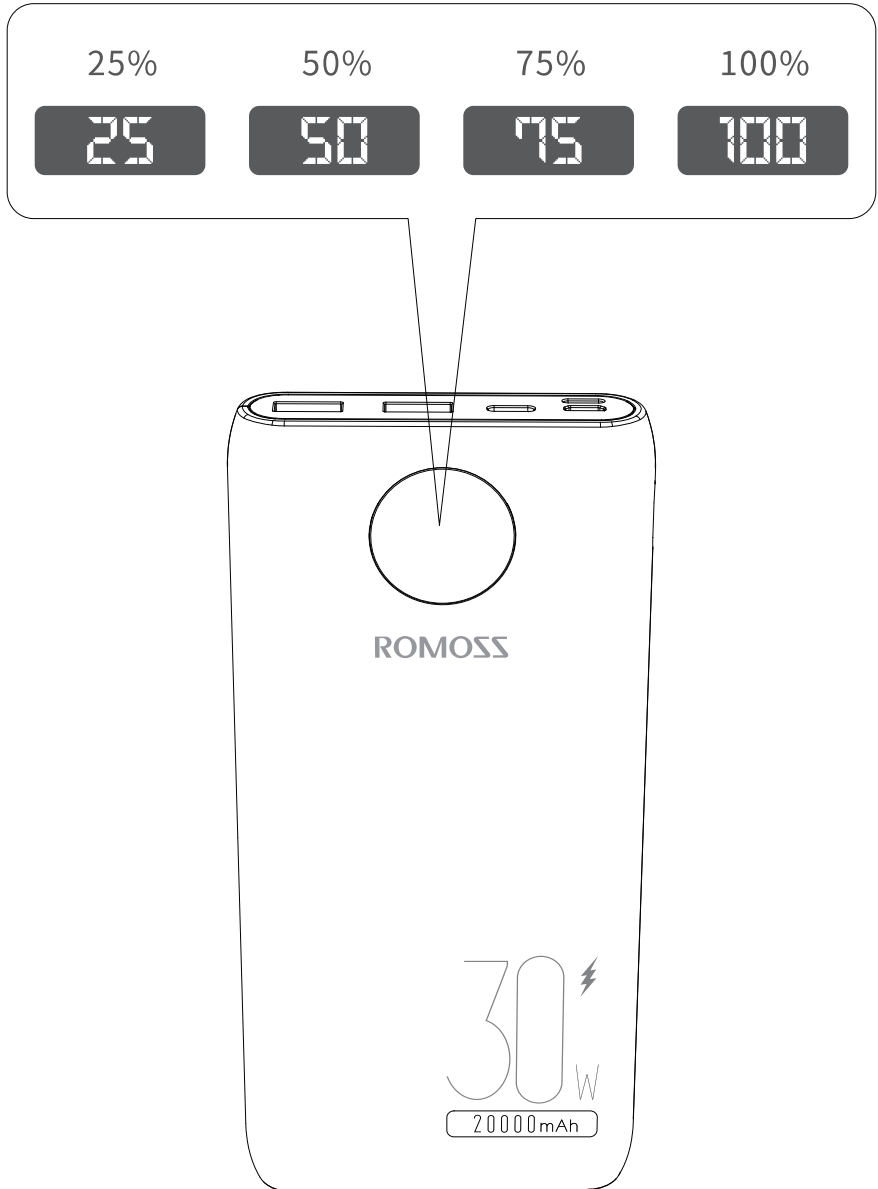

User manual

Instructions

Check remaining capacity.

The USB and Type-C ports can be used to charge digital devices.

Use the Type-C port to charge the power bank.

Technical parameters

Product name	Romoss SW20S Pro 20000mAh, 30W
Model No:	PSW20-392
Capacity	20000mAh /74Wh
Input	 5V==2A or 9V==2A (Lightning)  5V==2A or 9V==2A (Micro USB)  5V==3A or 9V==3A or 12V==2.5A or 15V==2A or 20V ==1.5A (Type-C)
Output	 Single Port 4.5V==5A or 5V==4.5A or 9V==2A or 12V==1.5A  5V==3A or 9V==3A or 12V==2.5A or 15V==2A or 20V==1.5A (Type-C)
Total output	 +  +  =5V==3A
Size	~L168.5 x W81.2 x H23.8mm
Weight	~475g