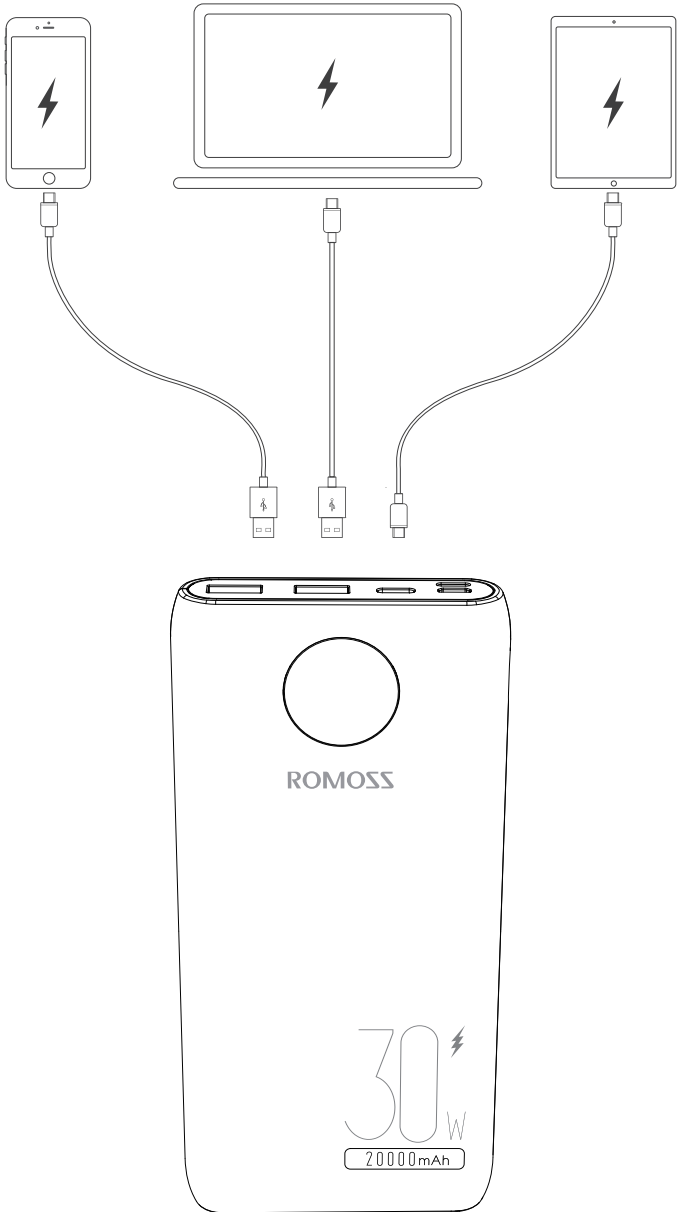

User manual

Instructions

Check remaining capacity.

The USB and Type-C ports can be used to charge digital devices.

Use the Type-C port to charge the power bank.

Technical parameters

Product name	Romoss SW20S Pro 20000mAh, 30W
Model No:	PSW20-392
Capacity	20000mAh /74Wh
Input	 5V==2A or 9V==2A (Lightning)  5V==2A or 9V==2A (Micro USB)  5V==3A or 9V==3A or 12V==2.5A or 15V==2A or 20V ==1.5A (Type-C)
Output	 Single Port 4.5V==5A or 5V==4.5A or 9V==2A or 12V==1.5A  5V==3A or 9V==3A or 12V==2.5A or 15V==2A or 20V==1.5A (Type-C)
Total output	 +  +  =5V==3A
Size	~L168.5 x W81.2 x H23.8mm
Weight	~475g