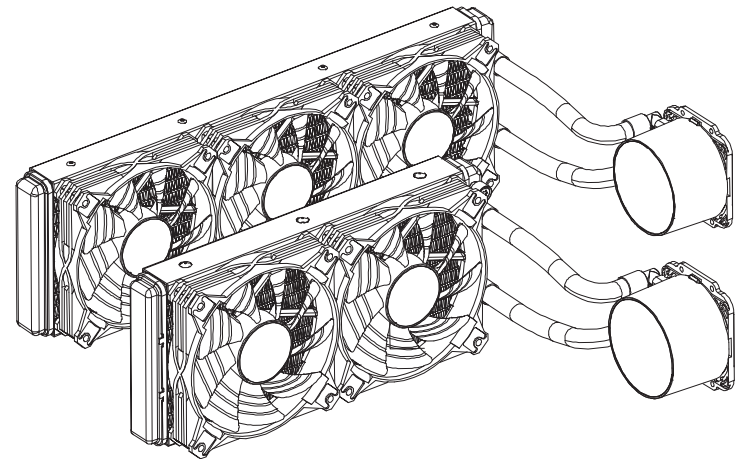

# TWISTER SERIES Ver.2

ALL-IN-ONE ARGB LIQUID CPU COOLER

## INSTALLATION GUIDE

Part List	
<b>DX-360</b>	<p><b>A</b> Radiator FAN x3</p> <p><b>B</b> Radiator Screws x12</p> <p><b>C</b> FAN Screws x12</p> <p><b>D</b> PWM Connector x1</p> <p><b>E</b> Thermal Grease x1</p> <p><b>F</b> AMD Fastener x2</p> <p><b>G</b> Intel Backplate x1</p> <p><b>H</b> Intel Clip x2</p> <p><b>I</b> Fastener Screws x4</p> <p><b>J</b> AMD Support x2</p> <p><b>K</b> Rubber Washer x4</p> <p><b>L</b> Intel Mounting Screws x4</p> <p><b>M</b> AMD Mounting Screws x2</p> <p><b>N</b> Intel 1700 Standoff Screws x4</p> <p><b>O</b> Intel 115x Standoff Screws x4</p> <p><b>P</b> Intel 20xx Standoff Screws x4</p>
<b>DX-240</b>	<p><b>A</b> Radiator FAN x2</p> <p><b>B</b> Radiator Screws x8</p> <p><b>C</b> FAN Screws x8</p> <p><b>F</b> AMD Fastener x2</p> <p><b>J</b> AMD Support x2</p> <p><b>M</b> AMD Mounting Screws x2</p>