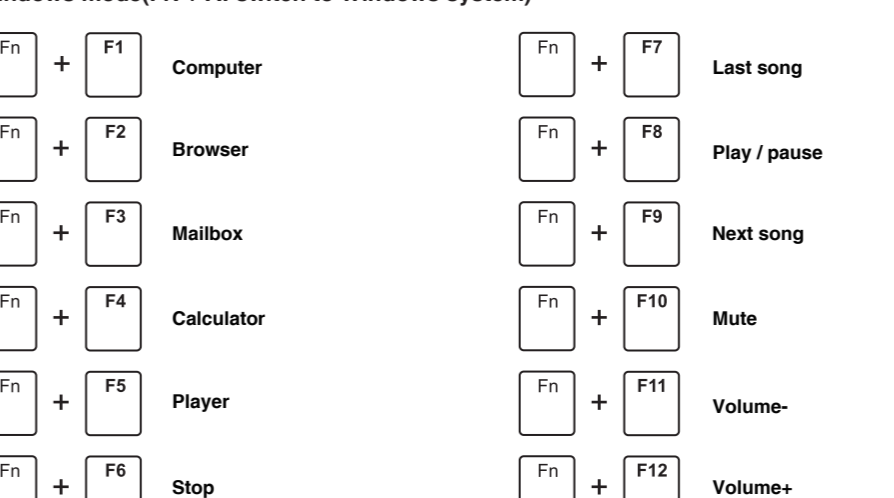

MULTIMEDIA KEY FOR WINDOWS