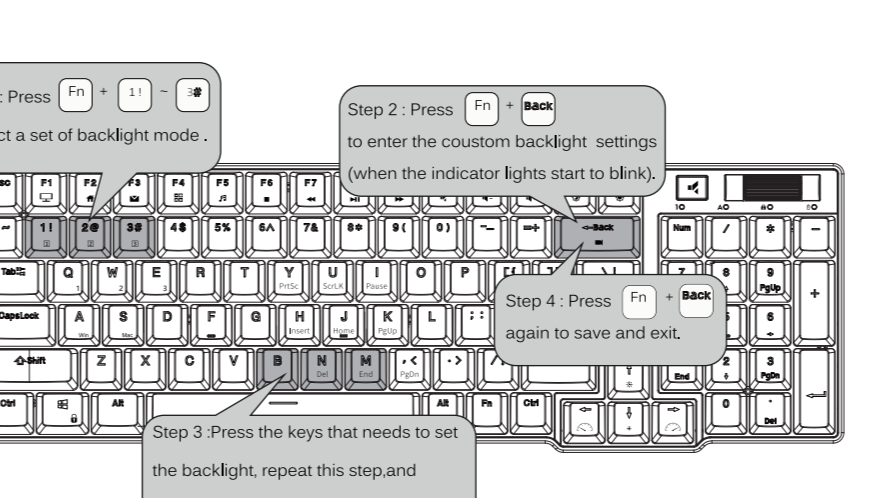

**PRODUCT BASIC**

Keyboard  
Type-C Cable  
User Manual

**WIRED MODE & INDICATOR FUNCTION**

**BATTERY REMINDER**

**HOW TO USE**

**HOW TO USE**

**BACKLIGHT CONTROL**

**COUSTOM BACKLIGHT SET**

**MULTIMEDIA KEY FOR WINDOWS**

**MULTIMEDIA KEY FOR MAC**

**SYSTEM REQUIREMENTS**

- BT Mode**
- Device With Bluetooth 5.1 or later
  - PC: Windows 7 or Later
  - Mac: macOS X 10.6 Snow Leopard or Later
  - iOS: All iPads/iPhone 5 or Later
  - Android: 5.0 Lollipop or Later
- Wired/2.4Ghz Mode**
- Computer With Available USB port
  - PC: Windows 7 or Later
  - Mac: macOS X 10.6 Snow Leopard or Later