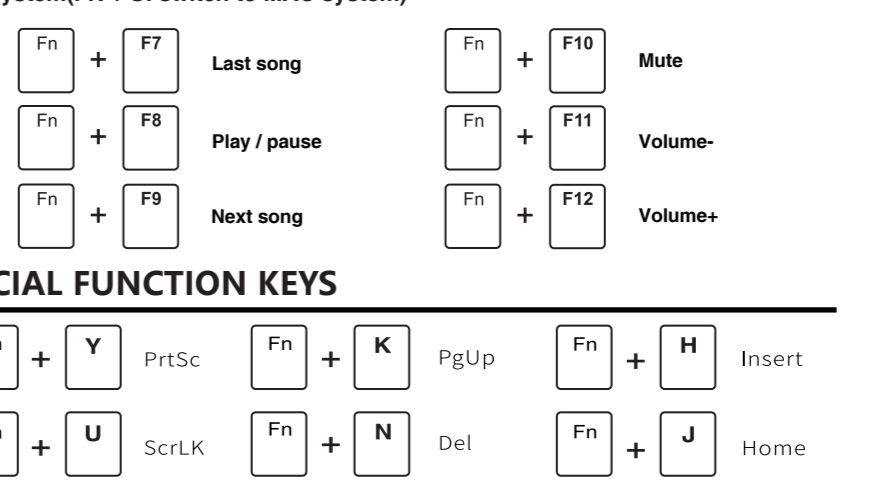

MULTIMEDIA KEY FOR MAC

SYSTEM REQUIREMENTS

1. **BT Mode**
2. Device With Bluetooth 5.1 or later
   - PC: Windows 7 or Later
   - Mac: macOS X 10.6 Snow Leopard or Later
   - iOS: All iPads/iPhone 5 or Later
   - Android: 5.0 Lollipop or Later
3. **Wired/2.4Ghz Mode**
4. Computer With Available USB port
   - PC: Windows 7 or Later
   - Mac: macOS X 10.6 Snow Leopard or Later

Have an issue with one of our RK products?
Feel free to contact us with any product issues or questions. We will reply as quickly as possible to ensure all your needs are handled. Please contact the seller.