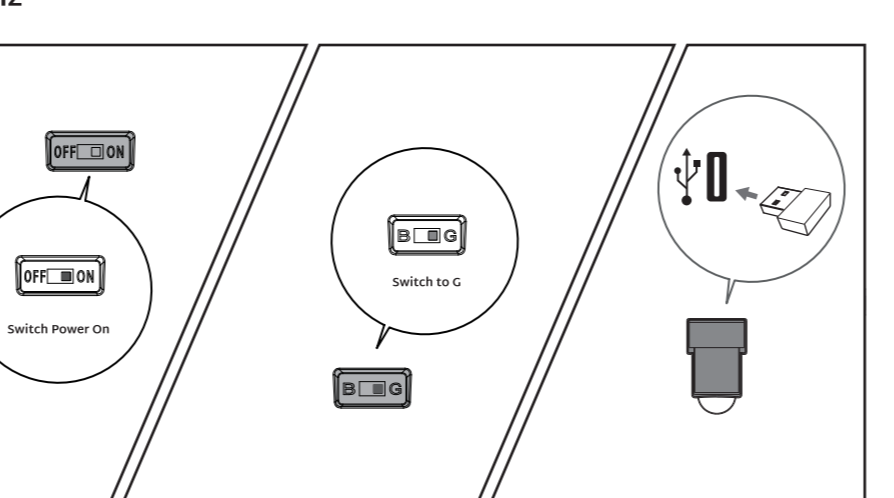

**PRODUCT BASIC**

Keyboard  
Type-C Cable  
User Manual

**WIRED MODE & INDICATOR FUNCTION**

**BATTERY REMINDER**

**HOW TO USE**

**HOW TO USE**

**BACKLIGHT CONTROL**

**COUSTOM BACKLIGHT SET**