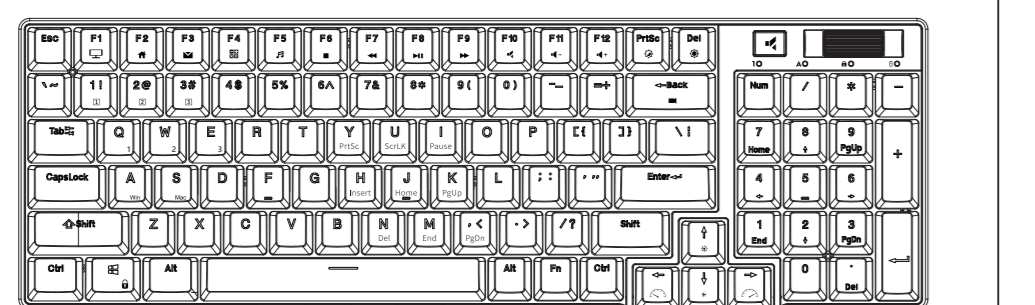

**PRODUCT BASIC**

Keyboard  
Type-C Cable  
User Manual

**WIRED MODE & INDICATOR FUNCTION**

**BATTERY REMINDER**

**HOW TO USE**

**HOW TO USE**

**BACKLIGHT CONTROL**

**COUSTOM BACKLIGHT SET**