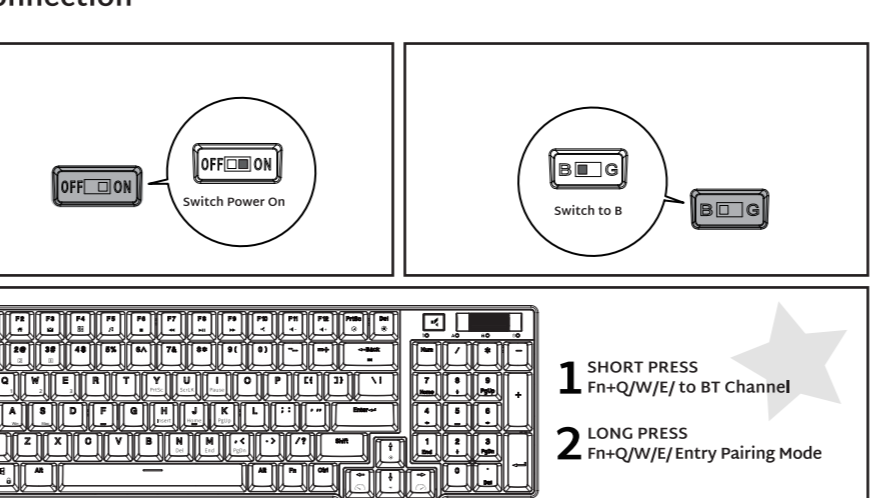

**PRODUCT BASIC**

Keyboard  
Type-C Cable  
User Manual

**WIRED MODE & INDICATOR FUNCTION**

**BATTERY REMINDER**

**HOW TO USE**

**HOW TO USE**

**BACKLIGHT CONTROL**

**COUSTOM BACKLIGHT SET**