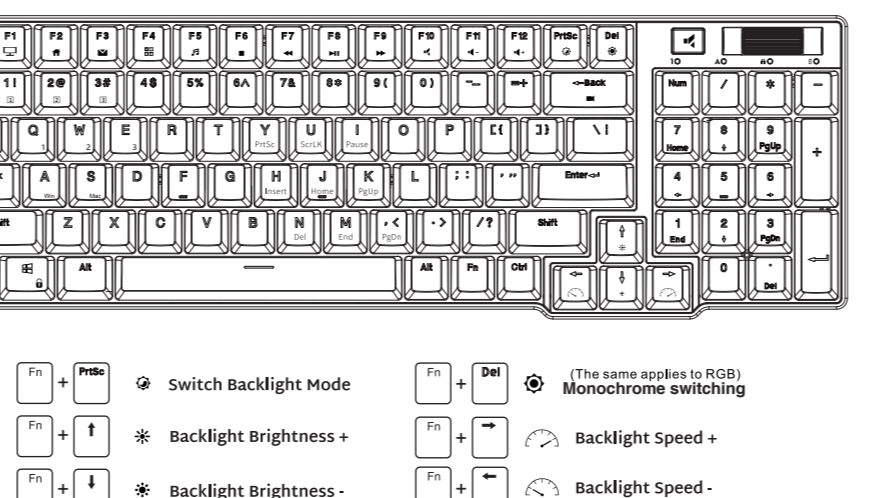

**PRODUCT BASIC**

Keyboard  
Type-C Cable  
User Manual

**WIRED MODE & INDICATOR FUNCTION**

**BATTERY REMINDER**

**HOW TO USE**

**HOW TO USE**

**BACKLIGHT CONTROL**

**COUSTOM BACKLIGHT SET**