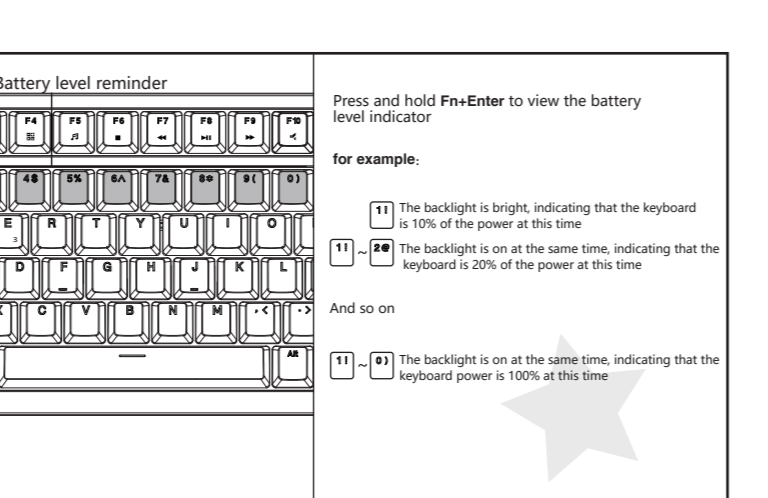

**PRODUCT BASIC**

Keyboard  
Type-C Cable  
User Manual

**WIRED MODE & INDICATOR FUNCTION**

**BATTERY REMINDER**

**HOW TO USE**

**HOW TO USE**

**BACKLIGHT CONTROL**

**COUSTOM BACKLIGHT SET**