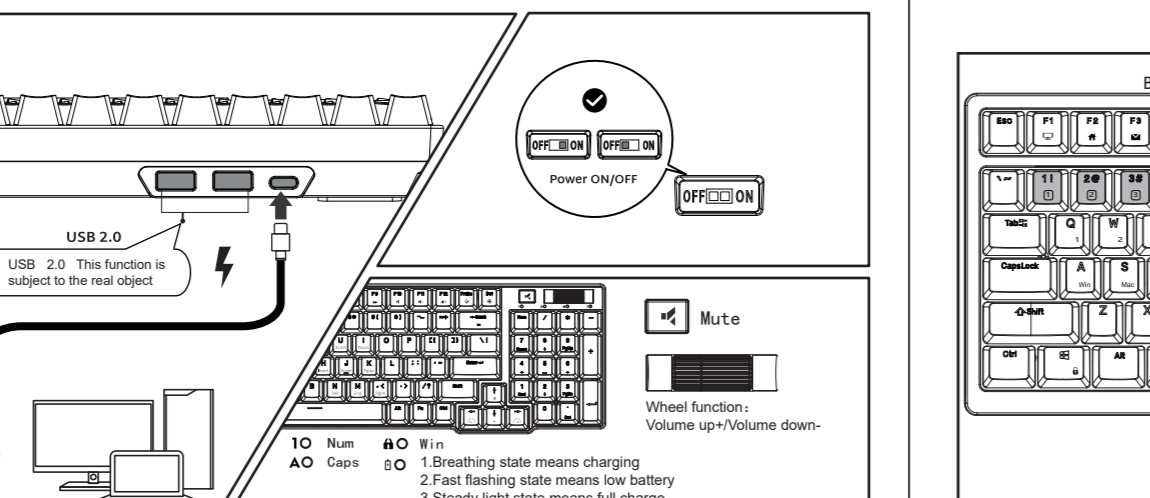

**PRODUCT BASIC**

Keyboard  
Type-C Cable  
User Manual

**WIRED MODE & INDICATOR FUNCTION**

**BATTERY REMINDER**

**HOW TO USE**

**HOW TO USE**

**BACKLIGHT CONTROL**

**COUSTOM BACKLIGHT SET**