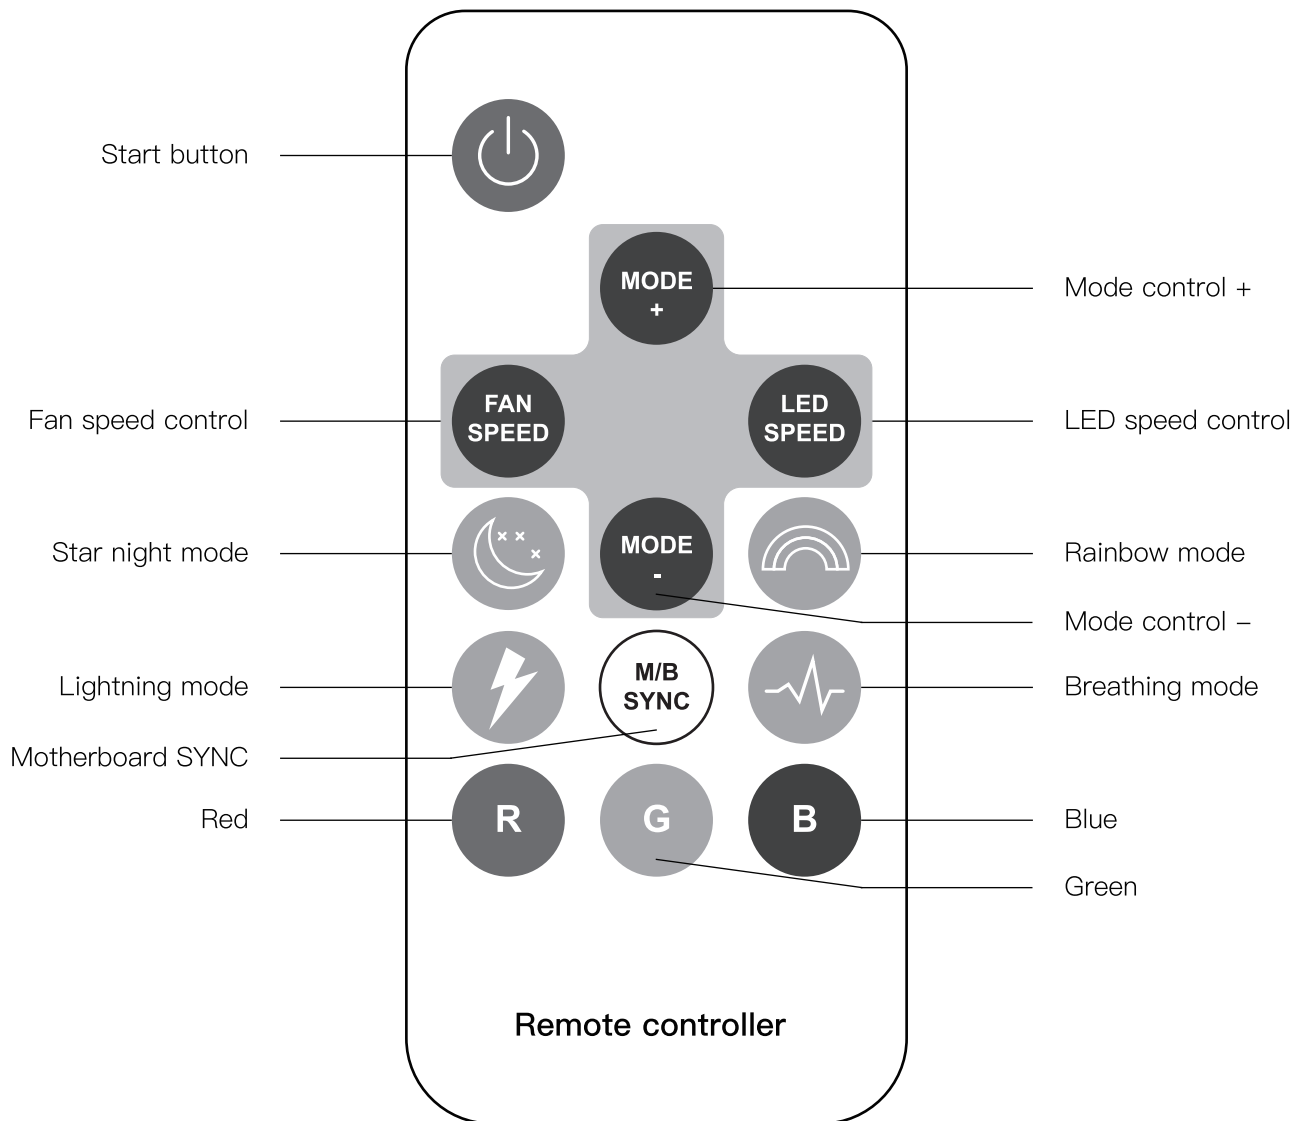

DR12 PRO

GAMING PC COOLING

ICESTORM

DOUBLE RING RGB

• Instruction manual •

Remote control usage

Accessories

 <p>① Fan*3</p>	 <p>② Control box*1</p>	 <p>③ Remote*1</p>	 <p>④ Screw*12</p>	 <p>⑤ Instructions*1</p>
--	--	---	---	---

Controller