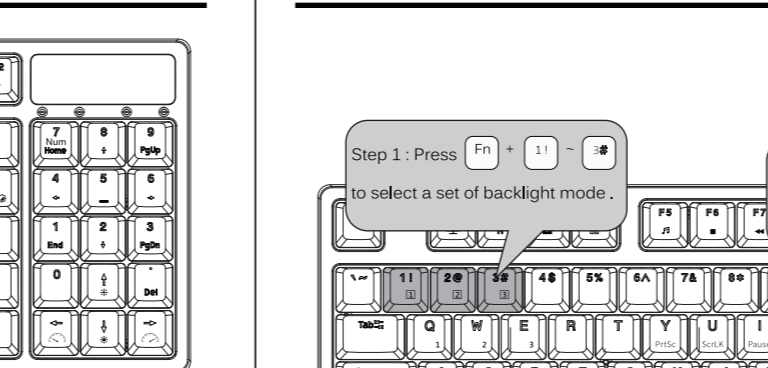

COUSTOM BACKLIGHT SET