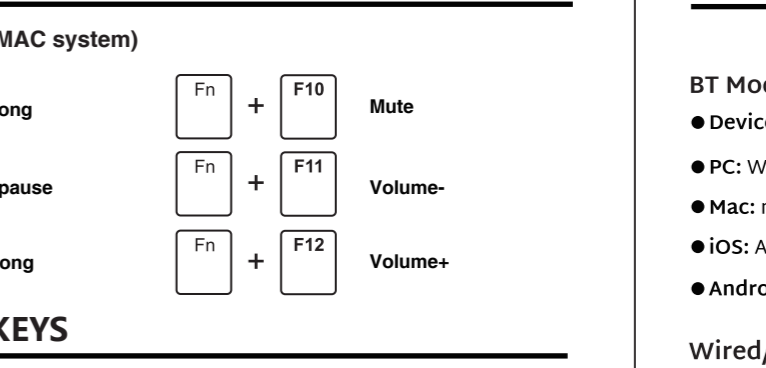

SPECIAL FUNCTION KEYS