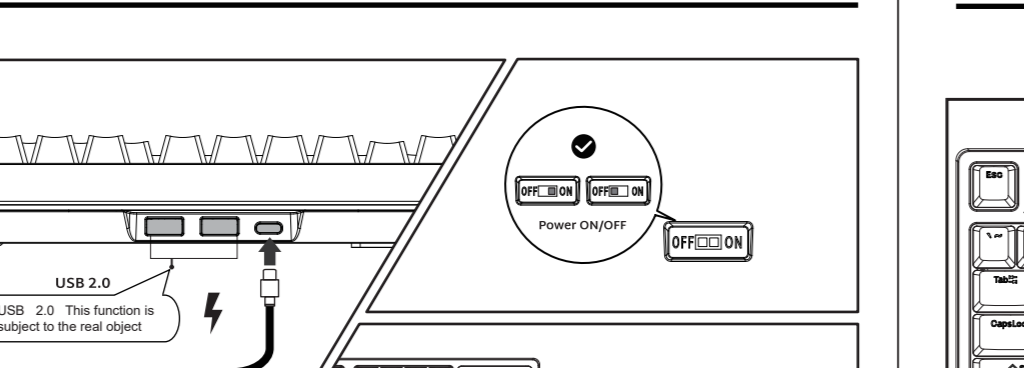

PRODUCT BASIC

WIRED MODE & INDICATOR FUNCTION

- left to right**
- Fn+Num
 - Gaps
 - Fn+In Lock
 - Breathing state means charging
 - Fast flashing state means low battery
 - Steady light state means full charge