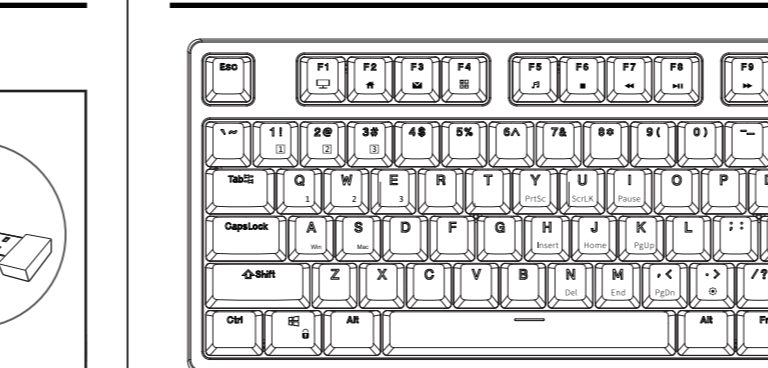

BACKLIGHT CONTROL