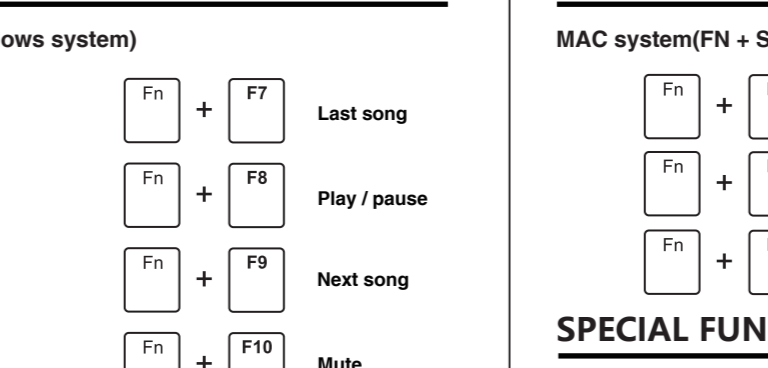

And so on

HOW TO USE

- BT Connection**
- SHORT PRESS**
Fn+Q/W/E/ to BT Channel
 - LONG PRESS**
Fn+Q/W/E/ Entry Pairing Mode

HOW TO USE

2.4Ghz

BACKLIGHT CONTROL

- Fn + **↑** Switch Backlight Mode
- Fn + **+** Backlight Brightness +
- Fn + **-** Backlight Brightness -
- Fn + **⏻** Windows Lock
- Fn + **↻** (The same applies to RGB) Monochrome switching
- Fn + **⏸** Backlight Speed +
- Fn + **⏪** Backlight Speed -
- Fn + **↺** Restore to factory settings

COUSTOM BACKLIGHT SET

- Press **Fn + 1** to select a set of backlight mode.
- Press **Fn + Back** to enter the custom backlight settings (when the indicator lights start to blink).
- Press the keys that needs to set the backlight, repeat this step, and complete other key backlight settings.
- Press **Fn + Back** again to save and exit.

MULTIMEDIA KEY FOR WINDOWS

- In Windows mode(FN + A: switch to Windows system)**
- Fn + **F1** Computer
 - Fn + **F2** Browser
 - Fn + **F3** Mailbox
 - Fn + **F4** Calculator
 - Fn + **F5** Player
 - Fn + **F6** Stop
 - Fn + **F7** Last song
 - Fn + **F8** Play / pause
 - Fn + **F9** Next song
 - Fn + **F10** Mute
 - Fn + **F11** Volume-
 - Fn + **F12** Volume+

MULTIMEDIA KEY FOR MAC

- MAC system(FN + S: switch to MAC system)**
- Fn + **F7** Last song
 - Fn + **F8** Play / pause
 - Fn + **F9** Next song
 - Fn + **F10** Mute
 - Fn + **F11** Volume-
 - Fn + **F12** Volume+