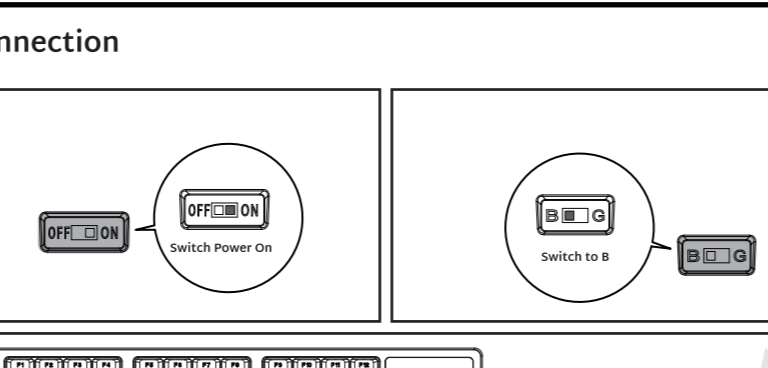

PRODUCT BASIC

WIRED MODE & INDICATOR FUNCTION

1. **left to right**
2. Fn+Num
   - Gaps
   - Fn+In Lock
   - Breathing state means charging
   - Fast flashing state means low battery
   - Steady light state means full charge

BATTERY REMINDER

Press and hold **Fn+Enter** to view the battery level indicator

for example:

- 1 The backlight is bright, indicating that the keyboard is 10% of the power at this time
- 2 The backlight is on at the same time, indicating that the keyboard is 20% of the power at this time
- 3 The backlight is on at the same time, indicating that the keyboard power is 100% at this time

And so on

HOW TO USE

1. **BT Connection**
1. **SHORT PRESS**
     Fn+Q/W/E/ to BT Channel
  2. **LONG PRESS**
     Fn+Q/W/E/ Entry Pairing Mode

HOW TO USE

2.4Ghz

BACKLIGHT CONTROL

- Fn + **↑** Switch Backlight Mode
- Fn + **+** Backlight Brightness +
- Fn + **-** Backlight Brightness -
- Fn + **⏻** Windows Lock
- Fn + **↻** (The same applies to RGB) Monochrome switching
- Fn + **⏸** Backlight Speed +
- Fn + **⏪** Backlight Speed -
- Fn + **↺** Restore to factory settings

COUSTOM BACKLIGHT SET

1. Press **Fn + 1** to select a set of backlight mode.
2. Press **Fn + Back** to enter the custom backlight settings (when the indicator lights start to blink).
3. Press the keys that needs to set the backlight, repeat this step, and complete other key backlight settings.
4. Press **Fn + Back** again to save and exit.

MULTIMEDIA KEY FOR WINDOWS

1. **In Windows mode(FN + A: switch to Windows system)**
2. Fn + **F1** Computer
   - Fn + **F2** Browser
   - Fn + **F3** Mailbox
   - Fn + **F4** Calculator
   - Fn + **F5** Player
   - Fn + **F6** Stop
   - Fn + **F7** Last song
   - Fn + **F8** Play / pause
   - Fn + **F9** Next song
   - Fn + **F10** Mute
   - Fn + **F11** Volume-
   - Fn + **F12** Volume+

MULTIMEDIA KEY FOR MAC

1. **MAC system(FN + S: switch to MAC system)**
2. Fn + **F7** Last song
   - Fn + **F8** Play / pause
   - Fn + **F9** Next song
   - Fn + **F10** Mute
   - Fn + **F11** Volume-
   - Fn + **F12** Volume+

SPECIAL FUNCTION KEYS

- Fn + **Y** PrtSc
- Fn + **U** ScrLK
- Fn + **I** Pause
- Fn + **K** PgUp
- Fn + **N** Del
- Fn + **M** End
- Fn + **H** Insert
- Fn + **J** Home
- Fn + **<** PgDn