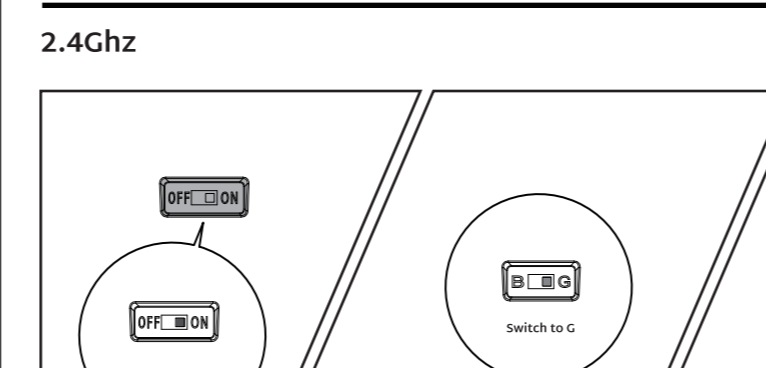

PRODUCT BASIC

WIRED MODE & INDICATOR FUNCTION

1. **left to right**
2. Fn+Num
   - Gaps
   - Fn+In Lock
   - Breathing state means charging
   - Fast flashing state means low battery
   - Steady light state means full charge

BATTERY REMINDER

Press and hold **Fn+Enter** to view the battery level indicator

for example:

- 1 The backlight is bright, indicating that the keyboard is 10% of the power at this time
- 2 The backlight is on at the same time, indicating that the keyboard is 20% of the power at this time
- 3 The backlight is on at the same time, indicating that the keyboard power is 100% at this time

And so on

HOW TO USE

1. **BT Connection**
1. **SHORT PRESS**
     Fn+Q/W/E/ to BT Channel
  2. **LONG PRESS**
     Fn+Q/W/E/ Entry Pairing Mode

HOW TO USE

2.4Ghz

BACKLIGHT CONTROL

- Fn + **↑** Switch Backlight Mode
- Fn + **+** Backlight Brightness +
- Fn + **-** Backlight Brightness -
- Fn + **⏻** Windows Lock
- Fn + **↻** (The same applies to RGB) Monochrome switching
- Fn + **⏸** Backlight Speed +
- Fn + **⏪** Backlight Speed -
- Fn + **↺** Restore to factory settings

COUSTOM BACKLIGHT SET

1. Press **Fn + 1** to select a set of backlight mode.
2. Press **Fn + Back** to enter the custom backlight settings (when the indicator lights start to blink).
3. Press the keys that needs to set the backlight, repeat this step, and complete other key backlight settings.
4. Press **Fn + Back** again to save and exit.

MULTIMEDIA KEY FOR WINDOWS

1. **In Windows mode(FN + A: switch to Windows system)**
2. Fn + **F1** Computer
   - Fn + **F2** Browser
   - Fn + **F3** Mailbox
   - Fn + **F4** Calculator
   - Fn + **F5** Player
   - Fn + **F6** Stop
   - Fn + **F7** Last song
   - Fn + **F8** Play / pause
   - Fn + **F9** Next song
   - Fn + **F10** Mute
   - Fn + **F11** Volume-
   - Fn + **F12** Volume+

MULTIMEDIA KEY FOR MAC

1. **MAC system(FN + S: switch to MAC system)**
2. Fn + **F7** Last song
   - Fn + **F8** Play / pause
   - Fn + **F9** Next song
   - Fn + **F10** Mute
   - Fn + **F11** Volume-
   - Fn + **F12** Volume+

SPECIAL FUNCTION KEYS

- Fn + **Y** PrtSc
- Fn + **U** ScrLK
- Fn + **I** Pause
- Fn + **K** PgUp
- Fn + **N** Del
- Fn + **M** End
- Fn + **H** Insert
- Fn + **J** Home
- Fn + **<** PgDn