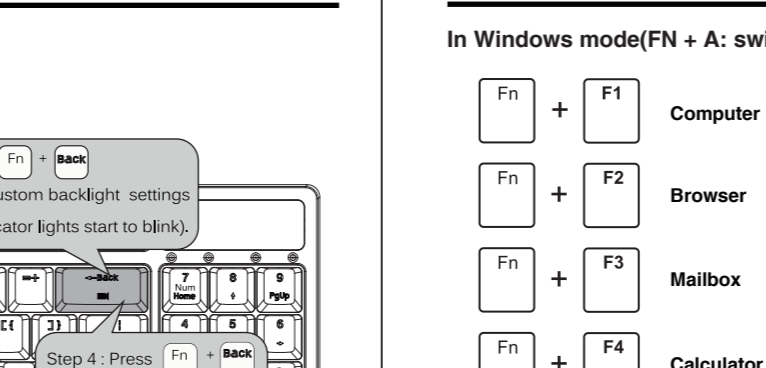

MULTIMEDIA KEY FOR WINDOWS