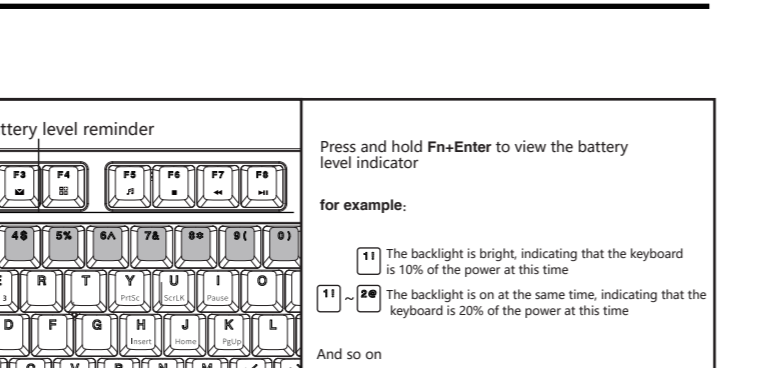

PRODUCT BASIC

WIRED MODE & INDICATOR FUNCTION

- left to right**
- Fn+Num
 - Gaps
 - Fn+In Lock
 - Breathing state means charging
 - Fast flashing state means low battery
 - Steady light state means full charge

BATTERY REMINDER

Press and hold **Fn+Enter** to view the battery level indicator

for example:

- 1 The backlight is bright, indicating that the keyboard is 10% of the power at this time
- 2 The backlight is on at the same time, indicating that the keyboard is 20% of the power at this time
- 3 The backlight is on at the same time, indicating that the keyboard power is 100% at this time