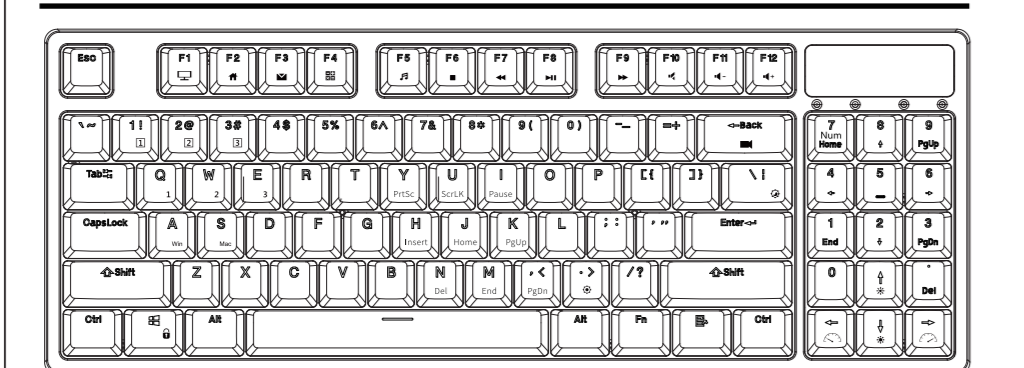

PRODUCT BASIC

WIRED MODE & INDICATOR FUNCTION

- left to right**
- Fn+Num
 - Gaps
 - Fn+In Lock
 - Breathing state means charging
 - Fast flashing state means low battery
 - Steady light state means full charge

BATTERY REMINDER

Press and hold **Fn+Enter** to view the battery level indicator

for example:

- 1 The backlight is bright, indicating that the keyboard is 10% of the power at this time
- 2 The backlight is on at the same time, indicating that the keyboard is 20% of the power at this time
- 3 The backlight is on at the same time, indicating that the keyboard power is 100% at this time